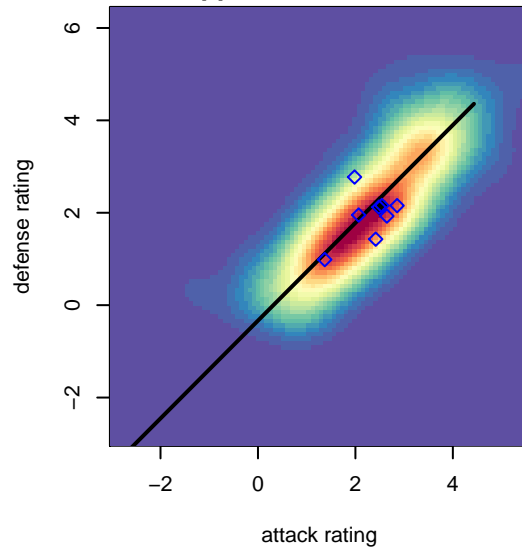

# Storm King G02

Storm King SC  
 Port Angeles, WA  
 G02 total strength=1469  
 attack=12.02 defense=8.59  
 fall league = NPSL Fall – Div 1 (02) U15

alt names used:  
 Storm King GU15  
 Storm King G02  
 Storm King GU15

Venues played:  
 2016 Seattle United Cup GU15 Gold  
 2016 Dungeness Cup GU15 Olympic  
 2016 NPSL Fall – Division 1 (02) U15

**Storm King G02**  
 Dots are actual minus expected GF (blue circles) and GA (red triangles).  
 Blue line is smoothed change in attack strength. Red is smoothed change in defense strength.

**attack and defense variance (black dot)  
relative to other teams  
and top 10 in region**

**attack and defense rating  
relative to others at age  
and all opponents in last 13 months**

**Performance relative to 13 month average**