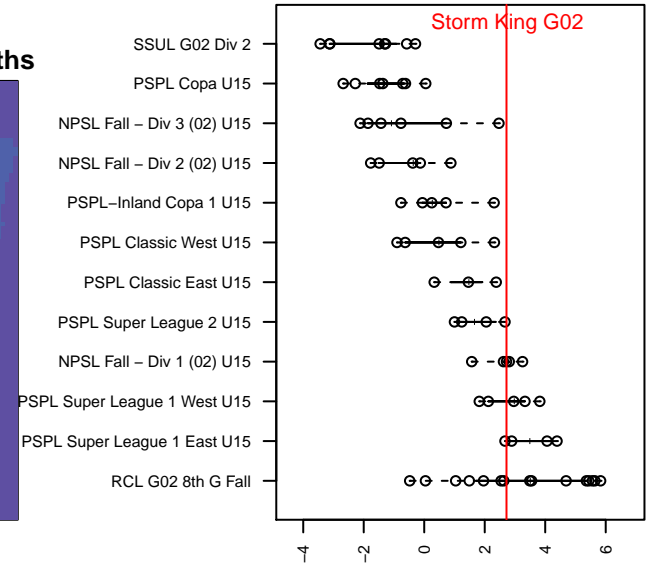

# Storm King G02

Storm King SC  
 Port Angeles, WA  
 G02 total strength=1469  
 attack=12.02 defense=8.59  
 fall league = NPSL Fall – Div 1 (02) U15

alt names used:  
 Storm King GU15  
 Storm King G02  
 Storm King GU15

Venues played:  
 2016 Seattle United Cup GU15 Gold  
 2016 Dungeness Cup GU15 Olympic  
 2016 NPSL Fall – Division 1 (02) U15

**Storm King G02**  
 Dots are actual minus expected GF (blue circles) and GA (red triangles).  
 Blue line is smoothed change in attack strength. Red is smoothed change in defense strength.

**attack and defense variance (black dot)  
relative to other teams  
and top 10 in region**

**attack and defense rating  
relative to others at age  
and all opponents in last 13 months**

**Performance relative to 13 month average**