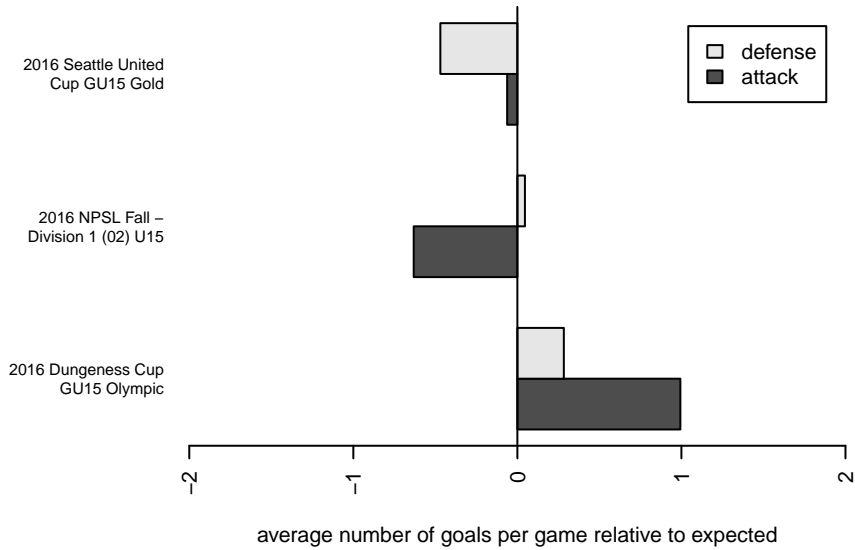

# Storm King G02

Storm King SC  
 Port Angeles, WA  
 G02 total strength=1469  
 attack=12.02 defense=8.59  
 fall league = NPSL Fall – Div 1 (02) U15

alt names used:  
 Storm King GU15  
 Storm King G02  
 Storm King GU15

Venues played:  
 2016 Seattle United Cup GU15 Gold  
 2016 Dungeness Cup GU15 Olympic  
 2016 NPSL Fall – Division 1 (02) U15

**Storm King G02**  
 Dots are actual minus expected GF (blue circles) and GA (red triangles).  
 Blue line is smoothed change in attack strength. Red is smoothed change in defense strength.

**attack and defense variance (black dot)  
relative to other teams  
and top 10 in region**

**attack and defense rating  
relative to others at age  
and all opponents in last 13 months**

**Performance relative to 13 month average**