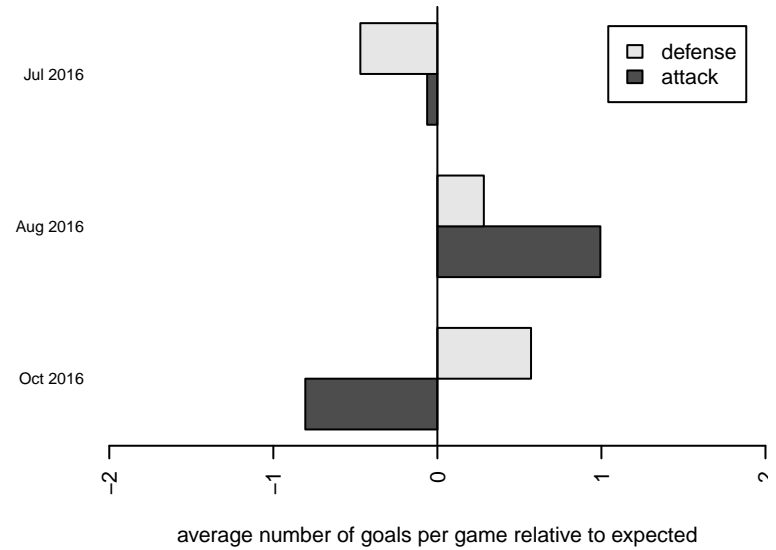

Venues played:  
 2016 Seattle United Cup GU15 Gold  
 2016 Dungeness Cup GU15 Olympic  
 2016 NPSL Fall – Division 1 (02) U15

**Storm King G02**  
 Dots are actual minus expected GF (blue circles) and GA (red triangles).  
 Blue line is smoothed change in attack strength. Red is smoothed change in defense strength.

**attack and defense variance (black dot)  
relative to other teams  
and top 10 in region**

**attack and defense rating  
relative to others at age  
and all opponents in last 13 months**

**Performance relative to 13 month average**

**Performance relative to 13 month average**

<b>date</b>	<b>home</b>		<b>away</b>		<b>venue</b>	<b>pred.home</b>	<b>pred.away</b>
2016-10-30	Storm King G02	0	NSC Green Velocity G02	4	2016 NPSL Fall – Division 1 (02) U15	1.85	1.49
2016-10-29	Storm King G02	1	Crossfire Select Miller G02	0	2016 NPSL Fall – Division 1 (02) U15	2.99	1.30
2016-10-09	NSC Green Velocity G02	0	Storm King G02	3	2016 NPSL Fall – Division 1 (02) U15	1.49	1.85
2016-10-02	Storm King G02	1	Crossfire Select Reibold G02	0	2016 NPSL Fall – Division 1 (02) U15	1.53	2.00
2016-09-25	Bellevue United Blue Angels G02	3	Storm King G02	1	2016 NPSL Fall – Division 1 (02) U15	1.70	1.59
2016-09-11	Crossfire Select Miller G02	2	Storm King G02	3	2016 NPSL Fall – Division 1 (02) U15	1.30	2.99
2016-08-07	Storm King G02	6	SMYSC Eclipse G02	0	2016 Dungeness Cup GU15 Olympic	4.98	0.56
2016-08-06	Crossfire Select Reibold G02	3	Storm King G02	1	2016 Dungeness Cup GU15 Olympic	2.00	1.53
2016-08-06	SMYSC Eclipse G02	0	Storm King G02	7	2016 Dungeness Cup GU15 Olympic	0.56	4.98
2016-08-05	Storm King G02	3	Crossfire Select Reibold G02	1	2016 Dungeness Cup GU15 Olympic	1.53	2.00
2016-07-10	Storm King G02	3	RSA Elite Ramirez G02	3	2016 Seattle United Cup GU15 Gold	1.84	0.96
2016-07-09	Breakers Black Andersson G02	1	Storm King G02	1	2016 Seattle United Cup GU15 Gold	1.06	0.85
2016-07-08	NC Alliance FC G02	1	Storm King G02	0	2016 Seattle United Cup GU15 Gold	1.57	1.49